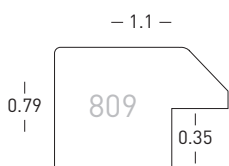

Contemporanea

Lack
Varnish

Modern
Modern