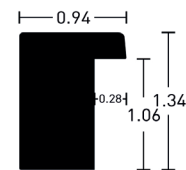

910

BW-Set | Sample Set:
Art.-Nr. | Ref. No.: 900676
Winkel | Samples: 4