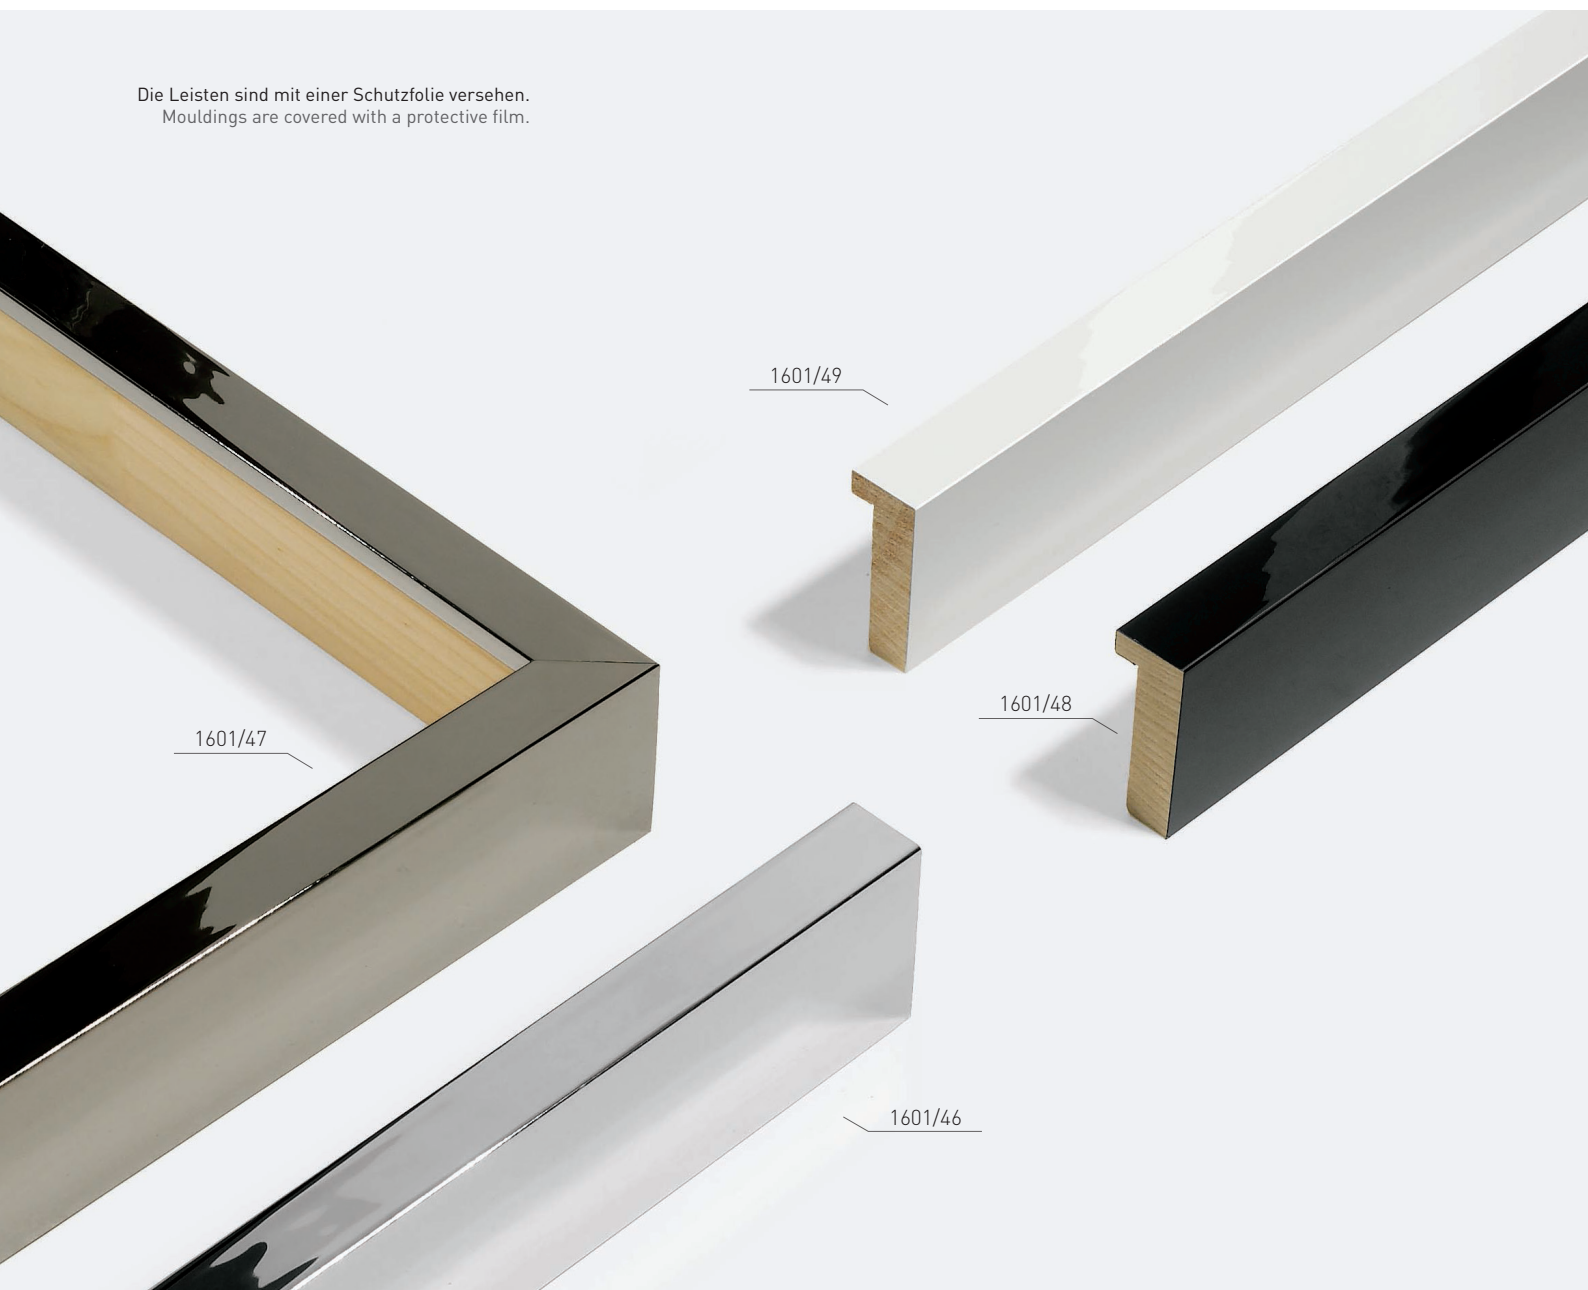

Die Leisten sind mit einer Schutzfolie versehen.
Mouldings are covered with a protective film.

1601/46 Aluminium | Aluminium
47 Stahl | Steel
48 Schwarz glanz | Polished Black
49 Weiß glanz | Polished White

BW-Set | Sample Set
(Black & White):
Art.Nr. | Ref.No.: 900588
Winkel | Samples: 12

BW-Set | Sample Set
(Aluminium, Stahl | Steel,
Gold):
Art.Nr. | Ref.No.: 900589
Winkel | Samples: 17