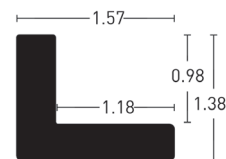

Art 40

BW-Set | Sample Set:
Art.-Nr. | Ref. No.: 900052
Winkel | Samples: 7