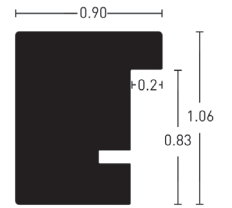

9254103-US

Whitewoods 38

Weiß | White

9254104-US

XL 23

BW-Set | Sample Set:
Art.-Nr. | Ref. No.: 900538
Winkel | Samples: 4

Farboberflächen | Colour surfaces

Weiß deckend | Covering White