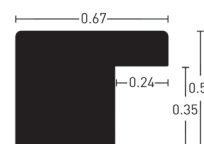

965401-US

Whitewoods 17

BW-Set | Sample Set:
Art.-Nr. | Ref. No.: 900463
Winkel | Samples: 5

Farboberflächen | Colour surfaces

Weiß | White

9254101-US

Whitewoods 20x13

Weiß | White