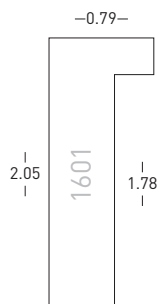

BW-Set | Sample Set:
Art.Nr. | Ref.No.: 900601
Winkel | Samples: 6

1601/265
1603/265
1604/265
1605/265

} Grau | Grey

Tanne | Fir

Eiche Furnier
Oak veneer

Modern
Modern

1604/267

1603/267