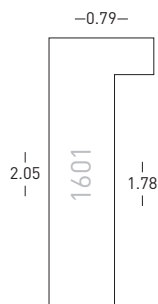

BW-Set | Sample Set:
Art.Nr. | Ref.No.: 900600
Winkel | Samples: 6

BW-Set | Sample Set:
Art.Nr. | Ref.No.: 900601
Winkel | Samples: 6

Tanne | Fir

Eiche Furnier
Oak veneer

Modern
Modern

1601/265

1604/265

1605/265