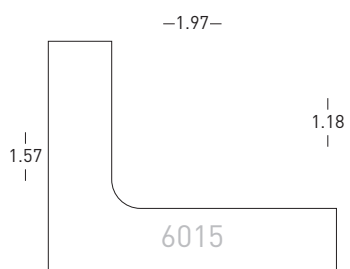

Die Leisten sind mit einer Schutzfolie versehen.
Mouldings are covered with a protective film.

6007/56

1601/56

BW-Set | Sample Set:
[DL komplett | Spacer complete]
Art.Nr. | Ref.No.: 900626
Winkel | Samples: 15

1601/56
6007/56
6008/56
6015/56

Gold | Gold