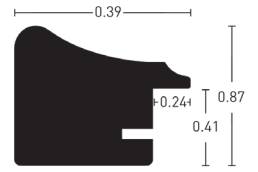

956404-US

Eiche | Oak

956409-US

Derby 28

BW-Set | Sample Set:
Art.-Nr. | Ref. No.: 900242
Winkel | Samples: 3

Farboberflächen | Colour surfaces

Silber | Silver

BG 912002-US