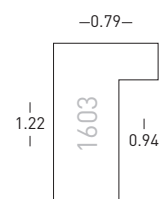

BW-Set | Sample Set:
Art.Nr. | Ref.No.: 900599
Winkel | Samples: 6