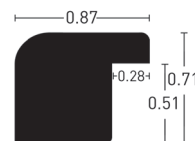

Aquarelle 22

BW-Set | Sample Set:
Art.-Nr. | Ref. No.: 900028
Winkel | Samples: 15