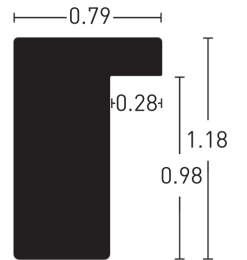

Fortuna 15x30

Kiefer | Pine

BW-Set | Sample Set:
Art.-Nr. | Ref. No.: 900499
Winkel | Samples: 14

wood
frame mouldings

Farboberflächen | Colour surfaces

9254511-US

9254514-US

9254510-US

Fortuna 20

Kiefer | Pine

BW-Set | Sample Set:
Art.-Nr. | Ref. No.: 900499
Winkel | Samples: 14

Farboberflächen | Colour surfaces

9254516-US

9254519-US

9254515-US