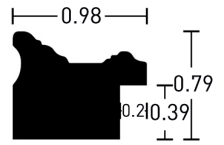

Antigo 25

BW-Set | Sample Set:
Art.-Nr. | Ref. No.: 900563
Winkel | Samples: 3