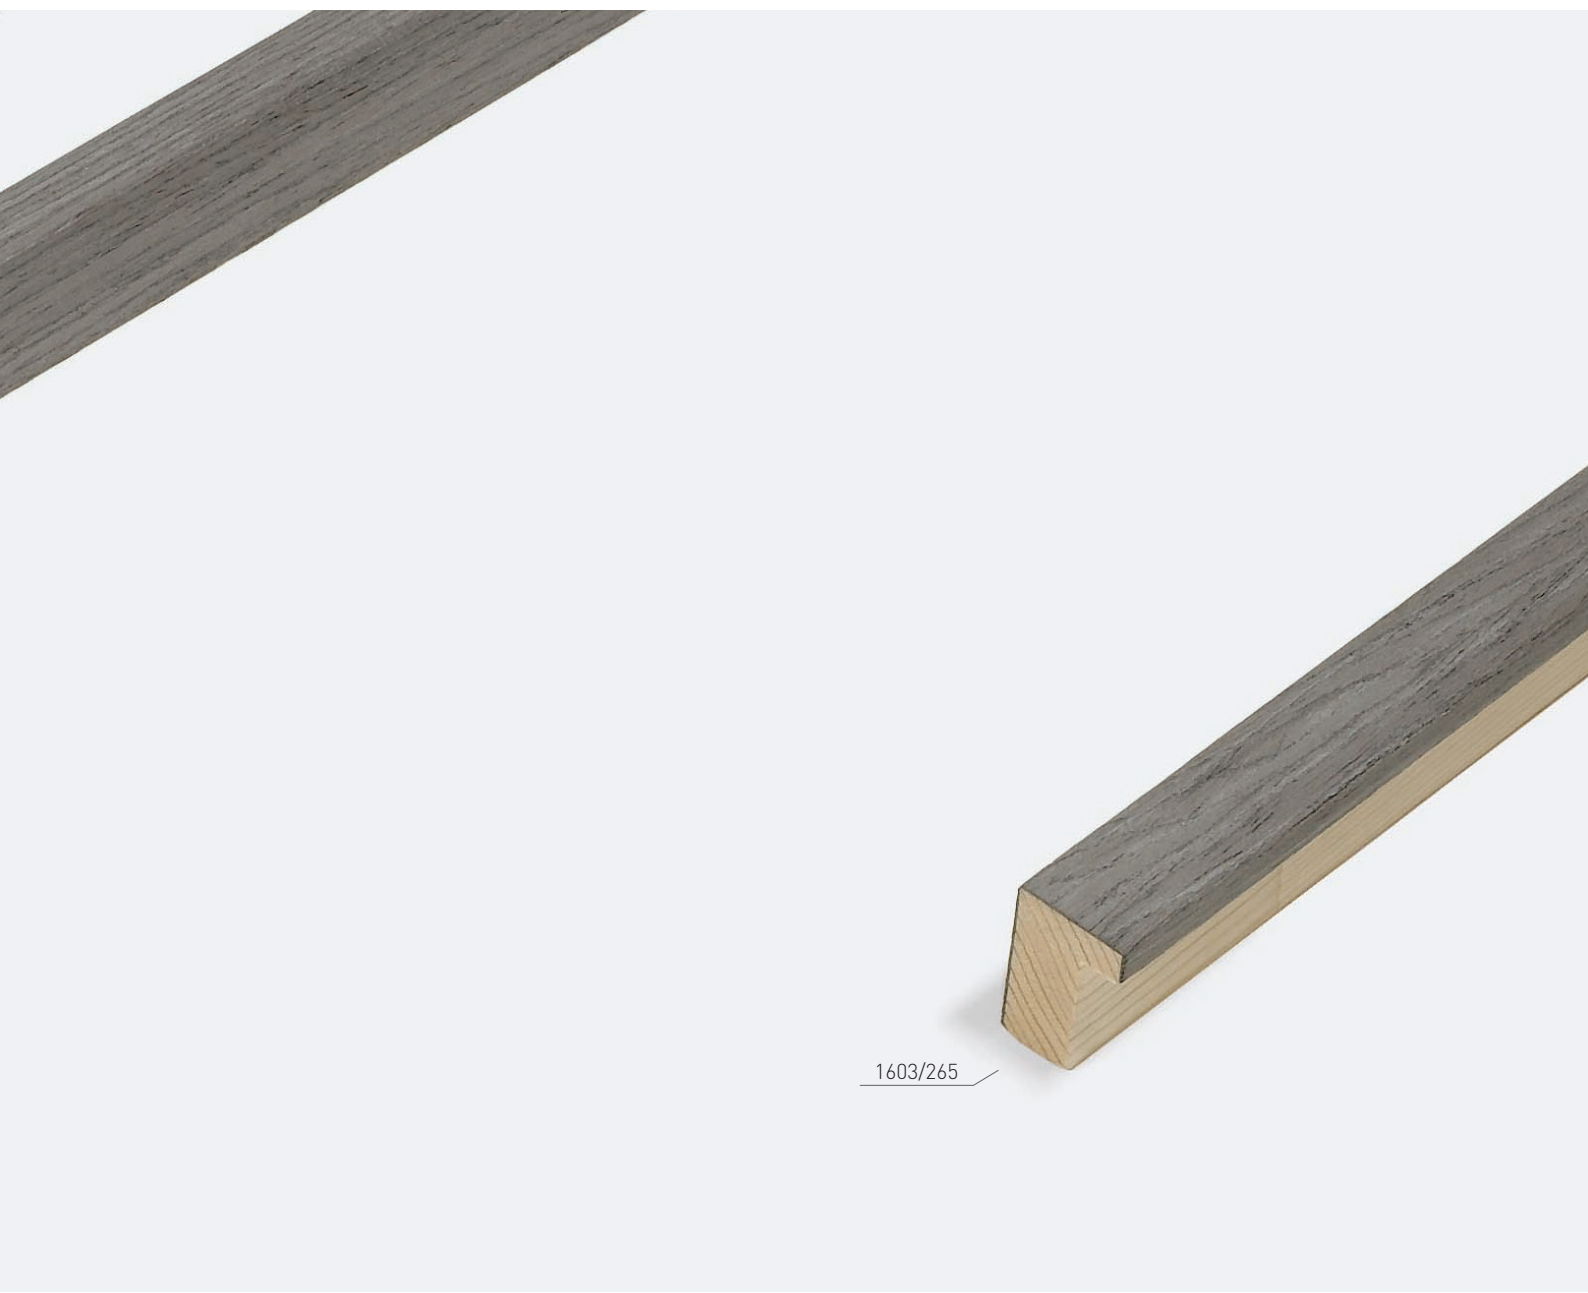

1603/265

BW-Set | Sample Set:
Art.Nr. | Ref.No.: 900600
Winkel | Samples: 6

BW-Set | Sample Set:
Art.Nr. | Ref.No.: 900601
Winkel | Samples: 6

1601/265
1603/265
1604/265
1605/265

} Grau | Grey