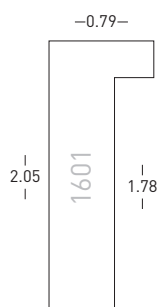

BW-Set | Sample Set:
Art.Nr. | Ref.No.: 900597
Winkel | Samples: 6