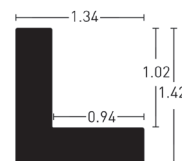

Havana Floaters 34

BW-Set | Sample Set:
Art.-Nr. | Ref. No.: 900399
Winkel | Samples: 6