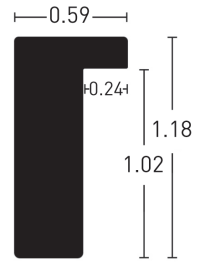

Eiche | Oak

9254509-US

Schwarz | Black

9254505-US

Fortuna 15x30

Kiefer | Pine

BW-Set | Sample Set:
Art.-Nr. | Ref. No.: 900499
Winkel | Samples: 14

wood
frame mouldings