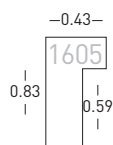

1600/262
1601/262
1603/262
1604/262
1605/262

Braun | Brown

BW-Set | Sample Set:
Art.Nr. | Ref.No.: 900600
Winkel | Samples: 6

BW-Set | Sample Set:
Art.Nr. | Ref.No.: 900601
Winkel | Samples: 6