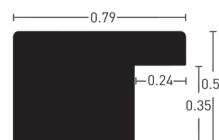

Sun 30

BW-Set | Sample Set:
Art.-Nr. | Ref. No.: 900429
Winkel | Samples: 3

Farboberflächen | Colour surfaces

965404-US

965402-US

965401-US

Whitewoods 17

BW-Set | Sample Set:
Art.-Nr. | Ref. No.: 900463
Winkel | Samples: 5

Farboberflächen | Colour surfaces

9254101-US

Whitewoods 20x13

9254102-US