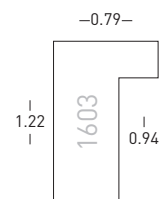

BW-Set | Sample Set:
Art.Nr. | Ref.No.: 900599
Winkel | Samples: 6