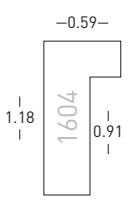

BW-Set | Sample Set:
Art.Nr. | Ref.No.: 900600
Winkel | Samples: 6