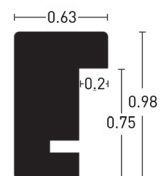

Grau | Grey

930135-US

Schwarz | Black

930111-US

Quadrum 16x25

BW-Set | Sample Set:
Art.-Nr. | Ref. No.: 900487
Winkel | Samples: 26

Farboberflächen | Colour surfaces

Schneeweiß | Snow-White