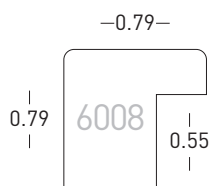

Matrix

Acrylfolie
Acrylic foil

Modern
Modern

Die Leisten sind mit einer Schutzfolie versehen.
Mouldings are covered with a protective film.

6008/46	Aluminium | Aluminium
47	Stahl | Steel
48	Schwarz glanz | Polished Black
49	Weiß glanz | Polished White

BW-Set | Sample Set (Black & White):
Art.Nr. | Ref.No.: 900588
Winkel | Samples: 12

BW-Set | Sample Set (Alu, Gold, Stahl, Steel):
Art.Nr. | Ref.No.: 900589
Winkel | Samples: 17