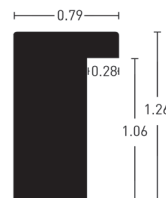

9254102-US

Whitewoods 20x32

BW-Set | Sample Set:
Art.-Nr. | Ref. No.: 900463
Winkel | Samples: 5

Farboberflächen | Colour surfaces

Weiß | White

9254100-US

Whitewoods 26

Weiß | White