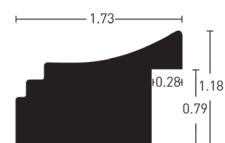

Treviso 25

Kiefer | Pine

BW-Set | Sample Set:
Art.-Nr. | Ref. No.: 900427
Winkel | Samples: 3

Farboberflächen | Colour surfaces

965204-US

965202-US

965201-US

Treviso 44

Kiefer | Pine

BW-Set | Sample Set:
Art.-Nr. | Ref. No.: 900428
Winkel | Samples: 3

Farboberflächen | Colour surfaces

965304-US

965302-US

965301-US