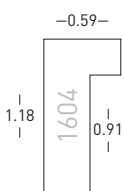

BW-Set | Sample Set:
Art.Nr. | Ref.No.: 900597
Winkel | Samples: 6

BW-Set | Sample Set:
Art.Nr. | Ref.No.: 900599
Winkel | Samples: 6

1604/261

1605/261

1600/261
1601/261
1603/261
1604/261
1605/261

} Dunkelbraun | Dark Brown