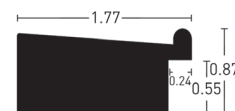

Metalia 45

BW-Set | Sample Set:
Art.-Nr. | Ref. No.: 900392
Winkel | Samples: 5

Farboberflächen | Colour surfaces

Messing | Brass

926806-US

Silber | Silver

926802-US

Zinn | Pewter