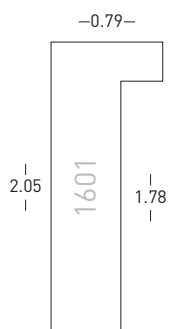

BW-Set | Sample Set
(Aluminium, Stahl | Steel,
Gold):
Art.Nr. | Ref.No.: 900589
Winkel | Samples: 17

Matrix

Acrylfolie
Acrylic foil

Modern
Modern

6015/56

6008/56

BW-Set | Sample Set
(Black & White):
Art.Nr. | Ref.No.: 900588
Winkel | Samples: 12