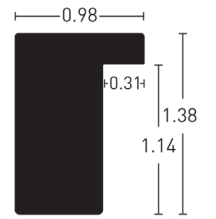

Fortuna 25

BW-Set | Sample Set:
Art.-Nr. | Ref. No.: 900499
Winkel | Samples: 14