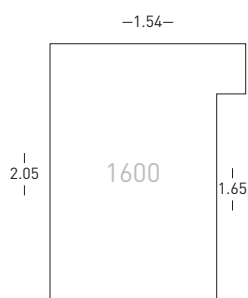

Braun | Brown

BW-Set | Sample Set:
Art.Nr. | Ref.No.: 900600
Winkel | Samples: 6

BW-Set | Sample Set:
Art.Nr. | Ref.No.: 900601
Winkel | Samples: 6

Moma

Tanne | Fir

Eiche Furnier
Oak veneer

Modern
Modern

1601/263