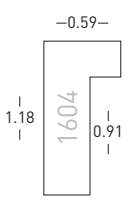

1601/267
1603/267
1604/267

} Schneeweiß | Snow White

BW-Set | Sample Set:
Art.Nr. | Ref.No.: 900600
Winkel | Samples: 6