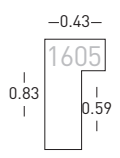

BW-Set | Sample Set:
Art.Nr. | Ref.No.: 900601
Winkel | Samples: 6

1601/265
1603/265
1604/265
1605/265

} Grau | Grey