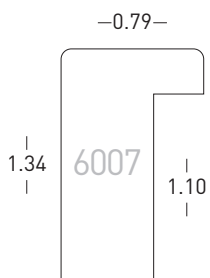

6007/48
49
48
49

Aluminium | Aluminium
Stahl | Steel
Schwarz glanz | Polished Black
Weiß glanz | Polished White

BW-Set | Sample Set
(Black & White):
Art.Nr. | Ref.No.: 900588
Winkel | Samples: 12

BW-Set | Sample Set
(Aluminium, Stahl | Steel,
Gold):
Art.Nr. | Ref.No.: 900589
Winkel | Samples: 17