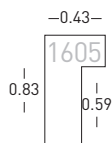

1600/261
1601/261
1603/261
1604/261
1605/261

} Dunkelbraun | Dark Brown

BW-Set | Sample Set:
Art.Nr. | Ref.No.: 900600
Winkel | Samples: 6

BW-Set | Sample Set:
Art.Nr. | Ref.No.: 900601
Winkel | Samples: 6