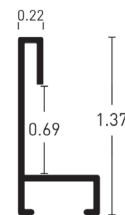

Natura | Profil 34

Aluminium | Aluminum