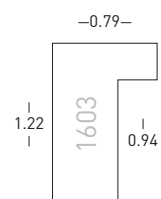

BW-Set | Sample Set:
Art.Nr. | Ref.No.: 900599
Winkel | Samples: 6