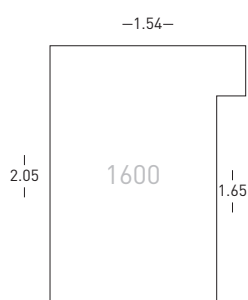

Moma

Tanne | Fir

Eiche Furnier
Oak veneer

Modern
Modern

1603/261

1600/261

1601/261

BW-Set | Sample Set:
Art.Nr. | Ref.No.: 900596
Winkel | Samples: 6