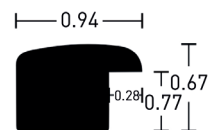

wood mouldings

CATALOG

**DESIGN AND QUALITY
MADE IN GERMANY**

615

BW-Set | Sample Set:
Art.-Nr. | Ref. No.: 900666
Winkel | Samples: 4

Farboberflächen | Colour surfaces

Gold / Schwarz | Gold / Black

92022401-US