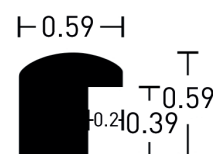

615

BW-Set | Sample Set:
Art.-Nr. | Ref. No.: 900666
Winkel | Samples: 4

Farboberflächen | Colour surfaces

92022401-US

92022467-US

92022407-US

92022403-US

759

BW-Set | Sample Set:
Art.-Nr. | Ref. No.: 900669
Winkel | Samples: 1

Farboberflächen | Colour surfaces

92022616-US