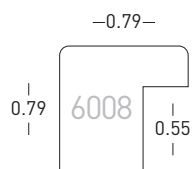

Die Leisten sind mit einer Schutzfolie versehen.
Mouldings are covered with a protective film.

6007/56

1601/56

BW-Set | Sample Set:
[DL komplett | Spacer complete]
Art.Nr. | Ref.No.: 900626
Winkel | Samples: 15

1601/56
6007/56
6008/56
6015/56

Gold | Gold