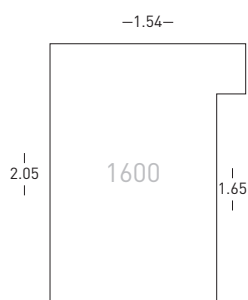

BW-Set | Sample Set:
Art.Nr. | Ref.No.: 900596
Winkel | Samples: 6