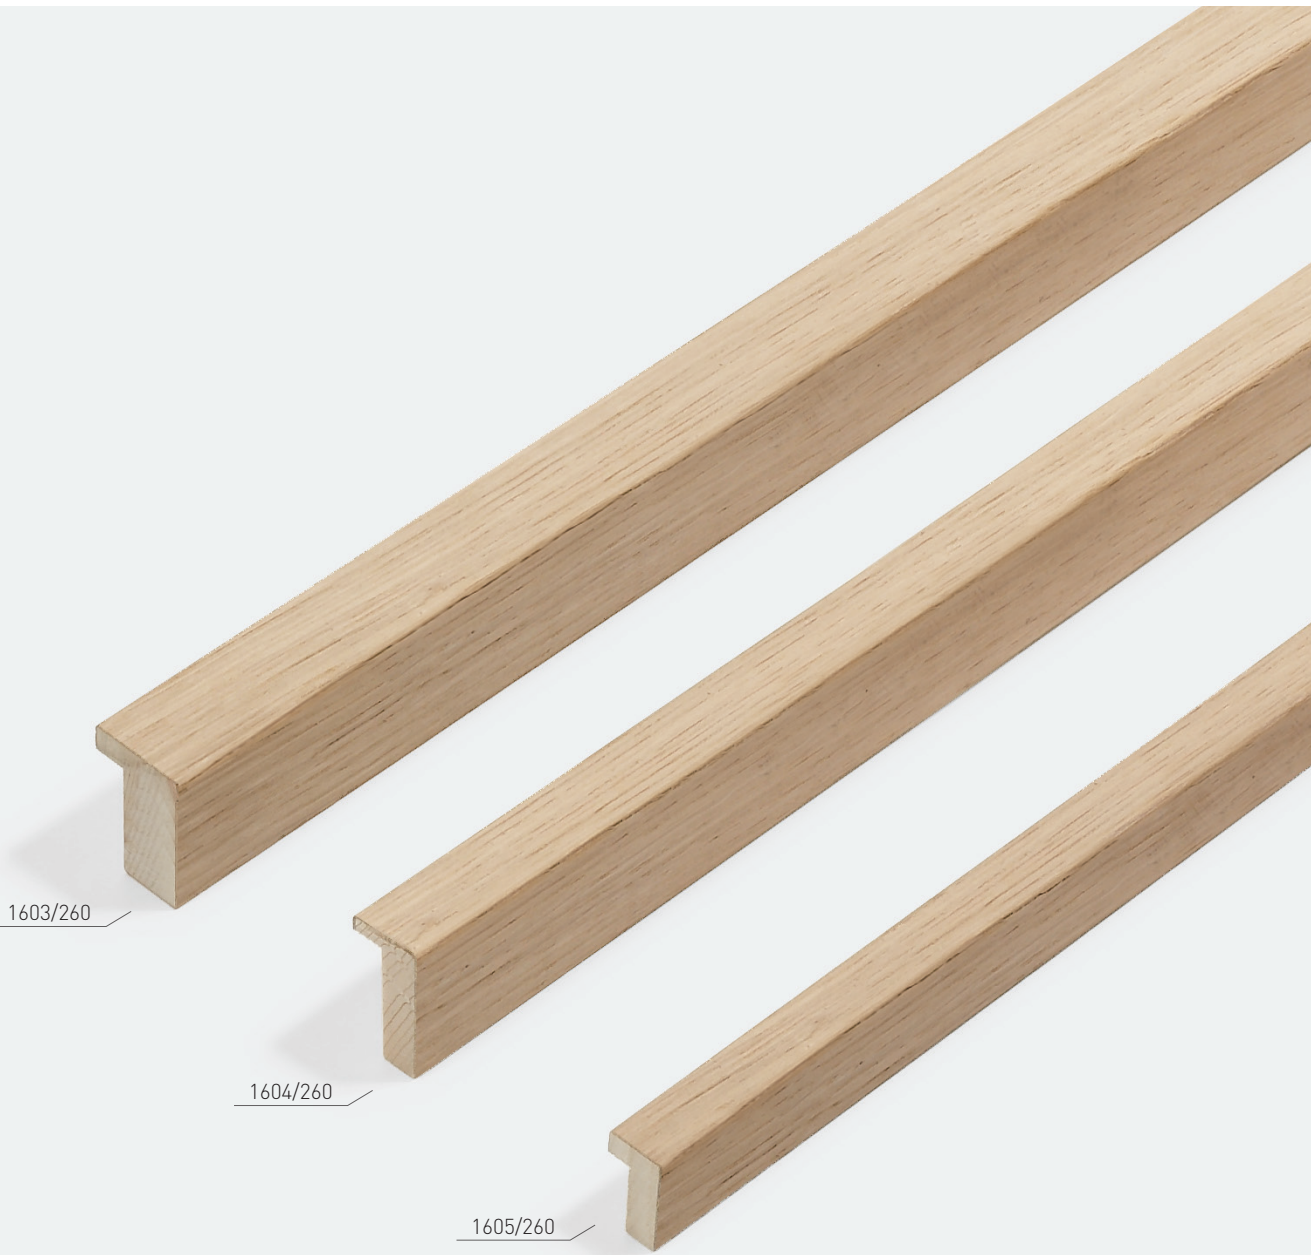

1601/260

1600/260

BW-Set | Sample Set:
Art.Nr. | Ref.No.: 900596
Winkel | Samples: 6

BW-Set | Sample Set:
Art.Nr. | Ref.No.: 900597
Winkel | Samples: 6

BW-Set | Sample Set:
Art.Nr. | Ref.No.: 900599
Winkel | Samples: 6