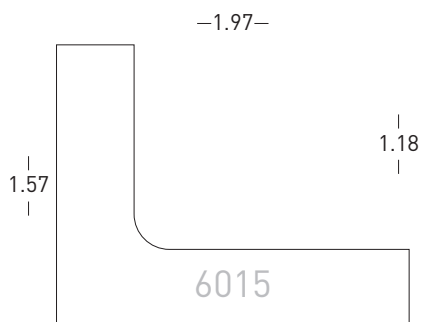

6015/46
47

Aluminium | Aluminium
Stahl | Steel

BW-Set | Sample Set
(Black & White):
Art.Nr. | Ref.No.: 900588
Winkel | Samples: 12

BW-Set | Sample Set
(Aluminium, Stahl | Steel,
Gold):
Art.Nr. | Ref.No.: 900589
Winkel | Samples: 17