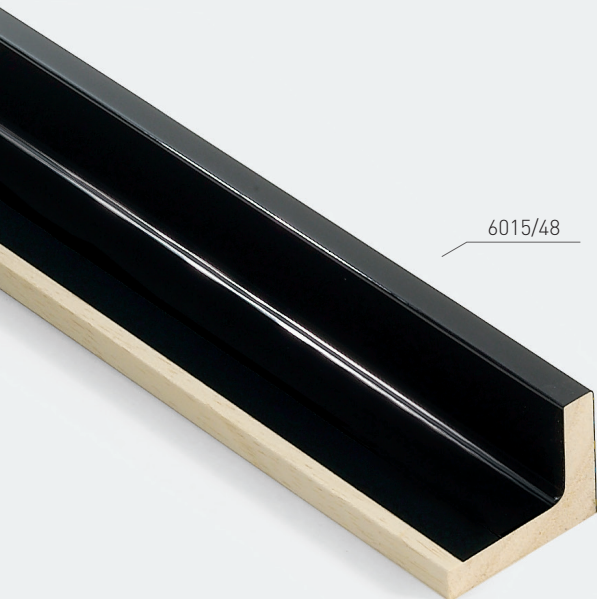

Die Leisten sind mit einer Schutzfolie versehen.
Mouldings are covered with a protective film.

6015/48