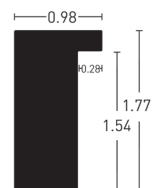

Loft 25x45

BW-Set | Sample Set:
Art.-Nr. | Ref. No.: 900482
Winkel | Samples: 11

Farboberflächen | Colour surfaces

940524-US

940604-US

940602-US

940526-US

940520-US

940523-US

940521-US

940522-US

940527-US