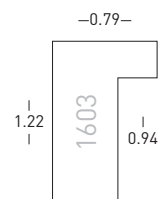

Moma

Tanne | Fir

Eiche Furnier
Oak veneer

Modern
Modern