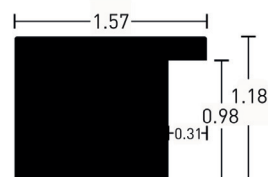

9254722-US

Oakwoods 40x30

Eiche | Oak

9254721-US

Quadrum 16x20

BW-Set | Sample Set:
Art.-Nr. | Ref. No.: 900487
Winkel | Samples: 26

Farboberflächen | Colour surfaces

Weiß | White