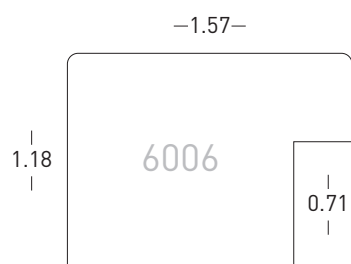

6006/46
47
48
49

Aluminium | Aluminium
Stahl | Steel
Schwarz glanz | Polished Black
Weiß glanz | Polished White

BW-Set | Sample Set
(Black & White):
Art.Nr. | Ref.No.: 900588
Winkel | Samples: 12

BW-Set | Sample Set
(Aluminium, Stahl | Steel,
Gold):
Art.Nr. | Ref.No.: 900589
Winkel | Samples: 17