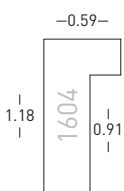

1. 1600/260
   - 1601/260
   - 1603/260
   - 1604/260
   - 1605/260
2. Natur | Nature

BW-Set | Sample Set:
Art.Nr. | Ref.No.: 900600
Winkel | Samples: 6

BW-Set | Sample Set:
Art.Nr. | Ref.No.: 900601
Winkel | Samples: 6