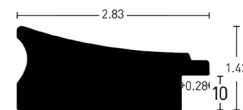

Sun 30

BW-Set | Sample Set:
Art.-Nr. | Ref. No.: 900429
Winkel | Samples: 3