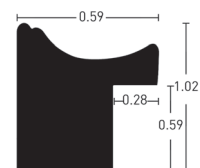

Schwarz | Black

9254814-US

Champagner | Champagne

9254812-US

Treviso 25

Kiefer | Pine

BW-Set | Sample Set:
Art.-Nr. | Ref. No.: 900427
Winkel | Samples: 3

Farboberflächen | Colour surfaces