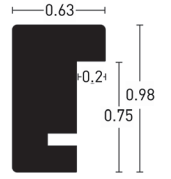

930125-US

Quadrum 16x25

BW-Set | Sample Set:
Art.-Nr. | Ref. No.: 900487
Winkel | Samples: 26

Farboberflächen | Colour surfaces

Weiß | White

930112-US

Rot | Red

930132-US