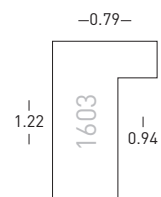

BW-Set | Sample Set:
Art.Nr. | Ref.No.: 900599
Winkel | Samples: 6