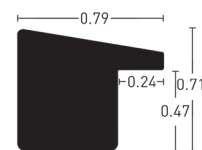

9312002-US

Schwarz | Black

9312009-US

Rot | Red

9312003-US

Metalia 20

BW-Set | Sample Set:
Art.-Nr. | Ref. No.: 900391
Winkel | Samples: 4

Farboberflächen | Colour surfaces