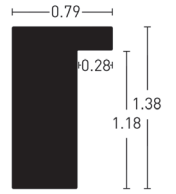

Loft 20x35

BW-Set | Sample Set:
Art.-Nr. | Ref. No.: 900481
Winkel | Samples: 14