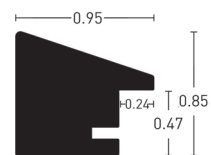

Essential 24

Kiefer | Pine

BW-Set | Sample Set:
Art.-Nr. | Ref. No.: 900300
Winkel | Samples: 5