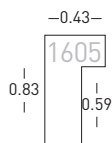

1. 1600/260
   - 1601/260
   - 1603/260
   - 1604/260
   - 1605/260
2. Natur | Nature

BW-Set | Sample Set:
Art.Nr. | Ref.No.: 900600
Winkel | Samples: 6

BW-Set | Sample Set:
Art.Nr. | Ref.No.: 900601
Winkel | Samples: 6