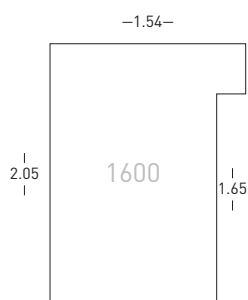

BW-Set | Sample Set:
Art.Nr. | Ref.No.: 900600
Winkel | Samples: 6

BW-Set | Sample Set:
Art.Nr. | Ref.No.: 900601
Winkel | Samples: 6

Moma

Tanne | Fir

Eiche Furnier
Oak veneer

Modern
Modern

BW-Set | Sample Set:
Art.Nr. | Ref.No.: 900596
Winkel | Samples: 6