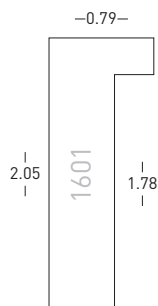

BW-Set | Sample Set:
Art.Nr. | Ref.No.: 900597
Winkel | Samples: 6