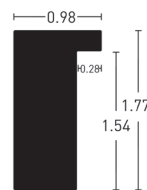

Eiche | Oak

940521-US

Kirsche | Cherry

940522-US

Teak | Teak

940527-US

Loft 25x45

BW-Set | Sample Set:
Art.-Nr. | Ref. No.: 900482
Winkel | Samples: 11