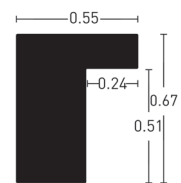

Anthrazit | Anthracite

940583-US

Teak | Teak

940567-US

Schwarz | Black

940563-US

Loft 14

BW-Set | Sample Set:
Art.-Nr. | Ref. No.: 900478
Winkel | Samples: 16