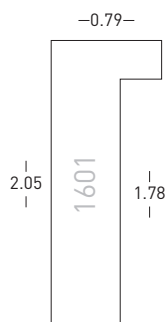

Die Leisten sind mit einer Schutzfolie versehen.
Mouldings are covered with a protective film.

1601/46 Aluminium | Aluminium
47 Stahl | Steel
48 Schwarz glanz | Polished Black
49 Weiß glanz | Polished White

BW-Set | Sample Set
(Black & White):
Art.Nr. | Ref.No.: 900588
Winkel | Samples: 12

BW-Set | Sample Set
(Aluminium, Stahl | Steel,
Gold):
Art.Nr. | Ref.No.: 900589
Winkel | Samples: 17