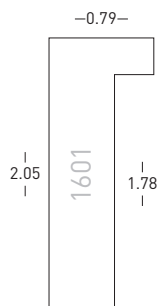

BW-Set | Sample Set:
Art.Nr. | Ref.No.: 900600
Winkel | Samples: 6

BW-Set | Sample Set:
Art.Nr. | Ref.No.: 900601
Winkel | Samples: 6

Moma

Tanne | Fir

Eiche Furnier
Oak veneer

Modern
Modern

BW-Set | Sample Set:
Art.Nr. | Ref.No.: 900596
Winkel | Samples: 6