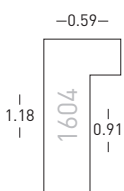

1. 1600/263
   - 1601/263
   - 1603/263
   - 1604/263
   - 1605/263
2. } Schwarz | Black

BW-Set | Sample Set:
Art.Nr. | Ref.No.: 900600
Winkel | Samples: 6

BW-Set | Sample Set:
Art.Nr. | Ref.No.: 900601
Winkel | Samples: 6