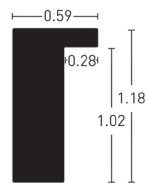

Kirsche | Cherry

940502-US

Bambus | Bamboo

940505-US

Teak | Teak

940507-US

Loft 15

BW-Set | Sample Set:
Art.-Nr. | Ref. No.: 900479
Winkel | Samples: 13