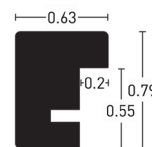

9254722-US

Oakwoods 40x30

Eiche | Oak

9254721-US

Quadrum 16x20

BW-Set | Sample Set:
Art.-Nr. | Ref. No.: 900487
Winkel | Samples: 26

Farboberflächen | Colour surfaces

Weiß | White