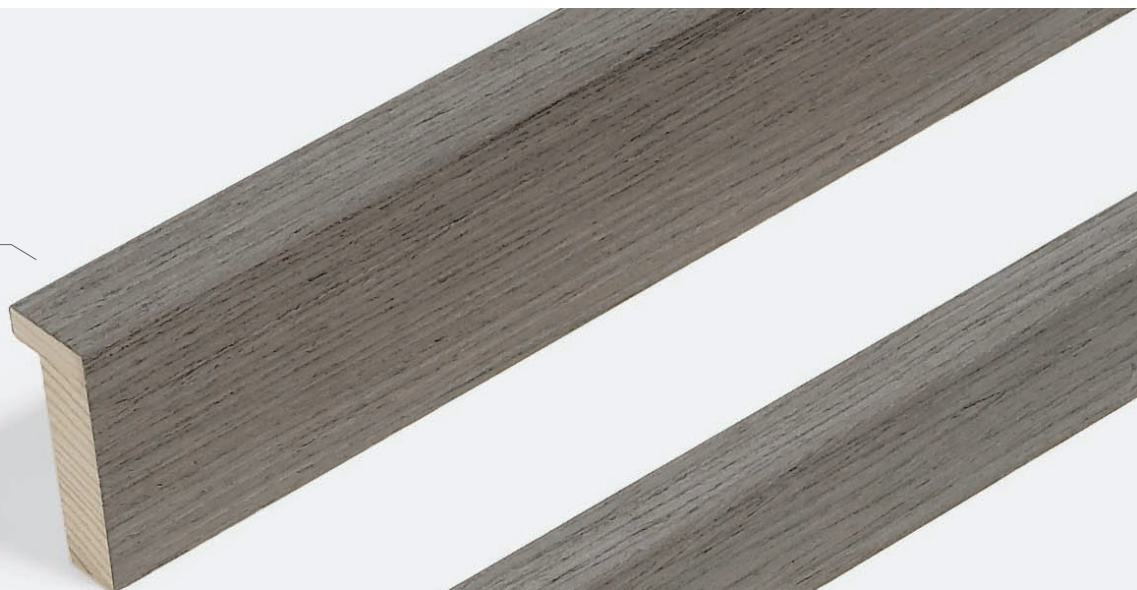

BW-Set | Sample Set:
Art.Nr. | Ref.No.: 900600
Winkel | Samples: 6

BW-Set | Sample Set:
Art.Nr. | Ref.No.: 900601
Winkel | Samples: 6

Tanne | Fir

Eiche Furnier
Oak veneer

Modern
Modern

1601/265

1604/265

1605/265