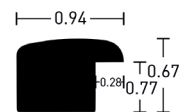

Farboberflächen | Colour surfaces

Schwarz | Black

92022616-US

833

BW-Set | Sample Set:
Art.-Nr. | Ref. No.: 900670
Winkel | Samples: 10

Farboberflächen | Colour surfaces

Gold | Gold

92141301-US