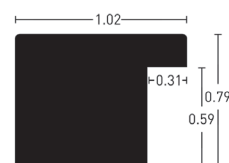

Whitewoods 20x32

BW-Set | Sample Set:
Art.-Nr. | Ref. No.: 900463
Winkel | Samples: 5

Farboberflächen | Colour surfaces

9254100-US

Whitewoods 26

9254103-US

Whitewoods 38

9254104-US