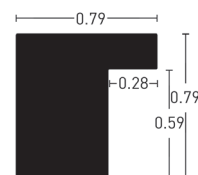

Teak | Teak

940577-US

Schwarz | Black

940573-US

Loft 20x20

BW-Set | Sample Set:
Art.-Nr. | Ref. No.: 900480
Winkel | Samples: 18

Farboberflächen | Colour surfaces

Schneeweiß | Snow-White