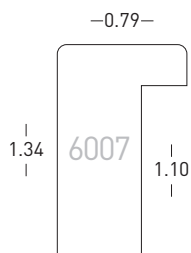

BW-Set | Sample Set
(Aluminium, Stahl | Steel,
Gold):
Art.Nr. | Ref.No.: 900589
Winkel | Samples: 17

Matrix

Acrylfolie
Acrylic foil

Modern
Modern

6015/56

6008/56

BW-Set | Sample Set
(Black & White):
Art.Nr. | Ref.No.: 900588
Winkel | Samples: 12