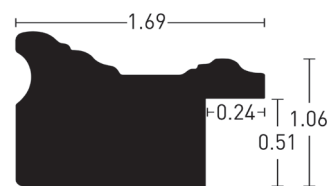

Antigo 43

BW-Set | Sample Set:
Art.-Nr. | Ref. No.: 900564
Winkel | Samples: 3