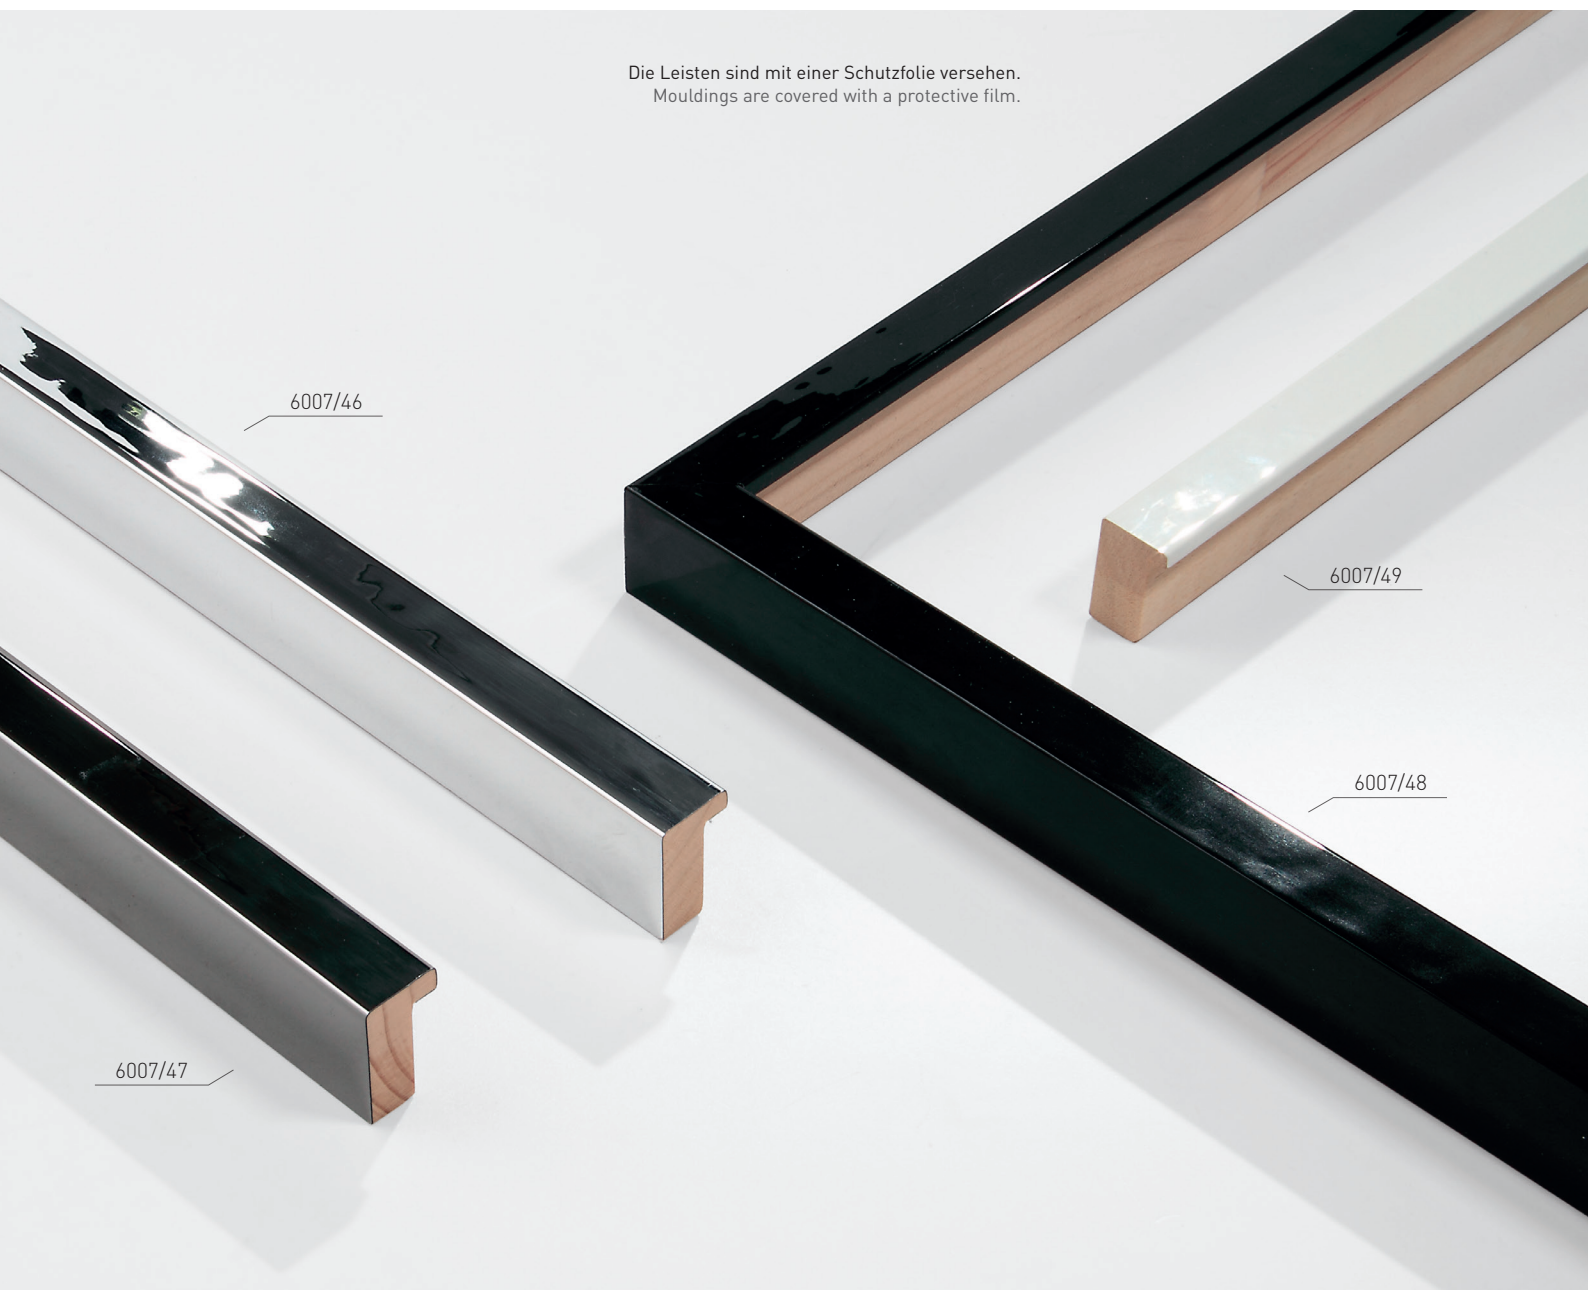

BW-Set | Sample Set
 (Black & White):
 Art.Nr. | Ref.No.: 900588
 Winkel | Samples: 12

BW-Set | Sample Set
 (Aluminium, Stahl | Steel,
 Gold):
 Art.Nr. | Ref.No.: 900589
 Winkel | Samples: 17

Matrix

Kiefer | Pine

Acrylfolie
Acrylic foil

Modern
Modern

Die Leisten sind mit einer Schutzfolie versehen.
Mouldings are covered with a protective film.

6006/46
47
48
49

Aluminium | Aluminium
Stahl | Steel
Schwarz glanz | Polished Black
Weiß glanz | Polished White

BW-Set | Sample Set
(Black & White):
Art.Nr. | Ref.No.: 900588
Winkel | Samples: 12

BW-Set | Sample Set
(Aluminium, Stahl | Steel,
Gold):
Art.Nr. | Ref.No.: 900589
Winkel | Samples: 17

Die Leisten sind mit einer Schutzfolie versehen.
Mouldings are covered with a protective film.